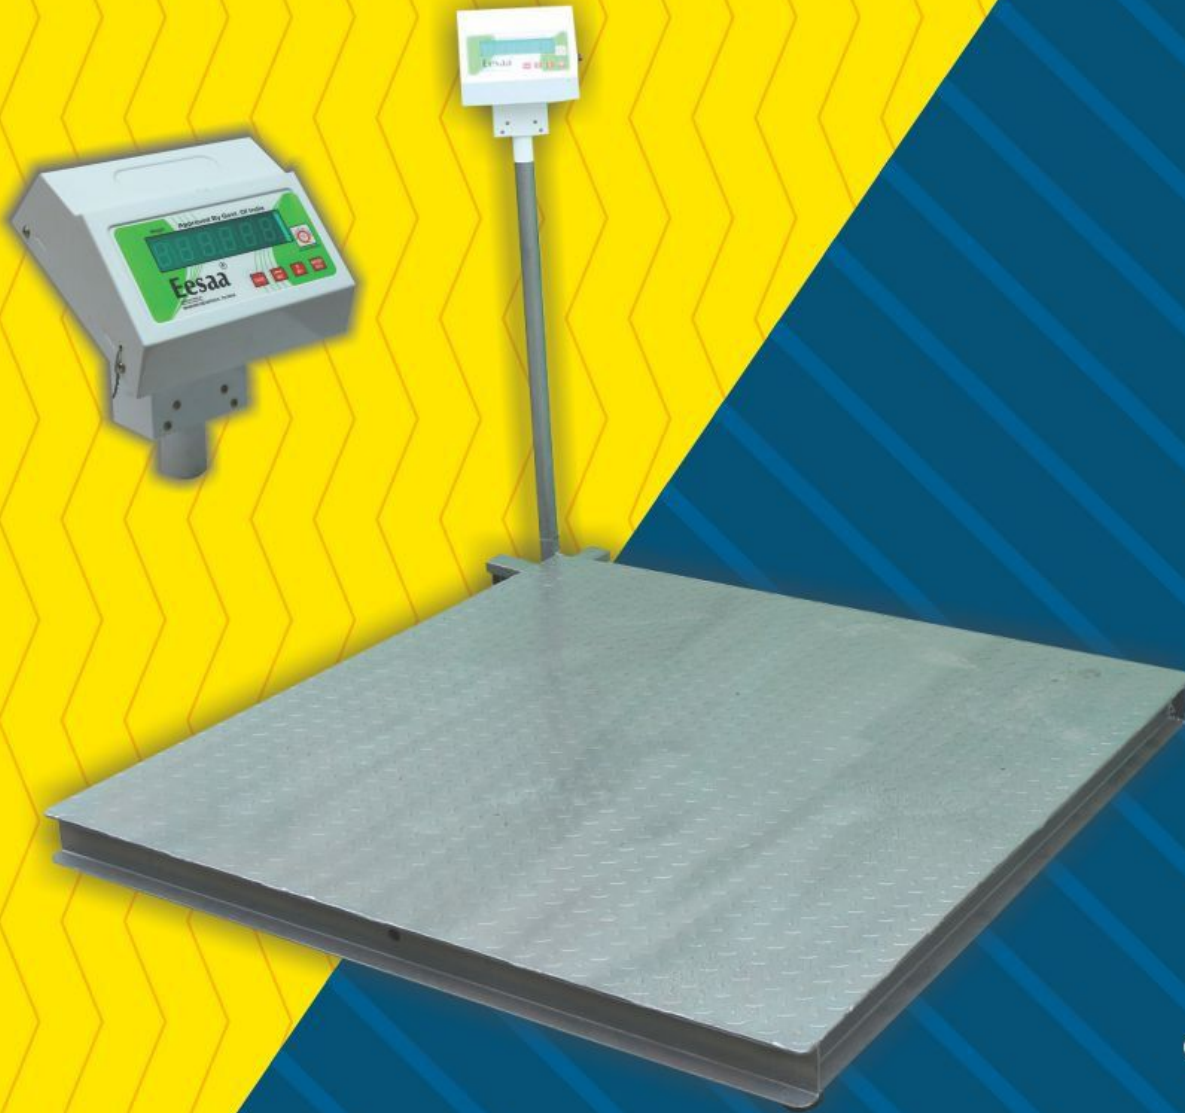

Eesaa®

BHARANI INDUSTRIES

Heavy Duty Platform Scales

HEAVY DUTY PLATFORM SCALE

Model	Ps 1000	Ps 2000	Ps 2000	Ps 2000
Capacity	1000 Kg	2000 Kg	2000 Kg	2000 Kg
Accuracy	100 g	200 g	200 g	200 g
Pan Size	1000mm & 1000mm	1200mm & 1200mm	1500mm & 1500mm	1800mm & 1800mm

Customer size are avialble